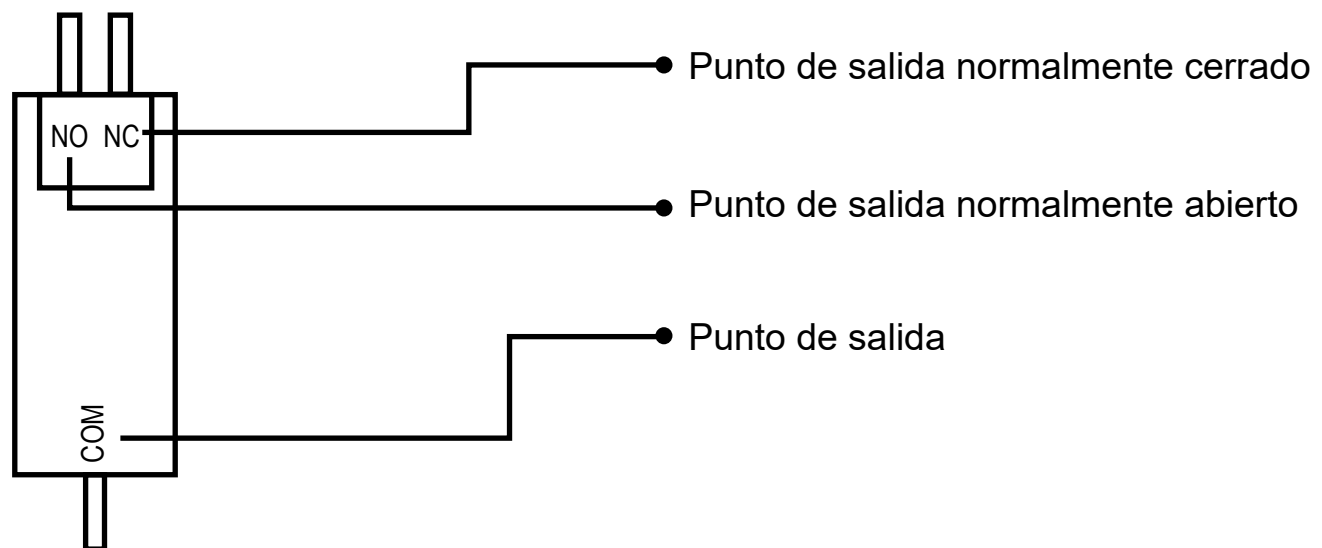

MANUAL DE INSTALACIÓN

Vista Frontal

Vista Posterior

Material: 304 acero inoxidable con acabado cepillado

Contacto de Salida: NO/NC/COM

Energía: ≤250VAC 15A

Temperatura para Operación: -20°C hasta +60°C (-4°F hasta 140°F)

Dimensiones Cubierta de Aluminio: 115x115x45mm (4.5pulg. x 4.5pulg. x 1.8pulg.)

Dimensiones con Caja de Montaje: 125x125x45mm (4.92pulg. x 4.92pulg. x 1.8pulg.)

Diagrama de Cableado

Disclaimer: VISIONIS reserve the right to go ahead with any modifications of models or features or price without forewarning. All the information and specifications stated in this document are current at the time of publication. Attention: We are not responsible for the improper installation of this product. If you are not handy with electrical equipment you should contact a professional electrician. You will also need to check with your local Fire authority to see if you need anything else to comply with local Fire Codes. We are not responsible for any damage or fees that can occur.