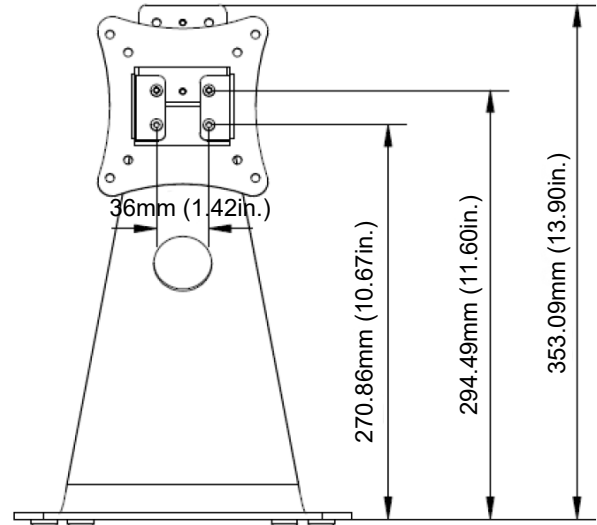

Dimensions

Disclaimer: VISIONIS reserve the right to go ahead with any modifications of models or features or price without forewarning. All the information and specifications stated in this document are current at the time of publication. Attention: We are not responsible for the improper installation of this kit. If you are not handy with electrical equipment you should contact a professional electrician. You will also need to check with your local Fire authority to see if you need anything else to comply with local Fire Codes. We are not responsible for any damage or fees that can occur.

sales@visionistech.com

www.visionistech.com