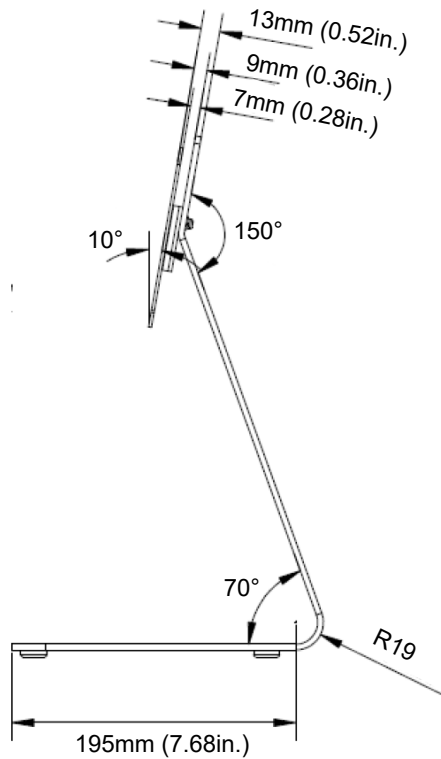

Dimensions

Disclaimer: VISIONIS reserve the right to go ahead with any modifications of models or features or price without forewarning. All the information and specifications stated in this document are current at the time of publication. Attention: We are not responsible for the improper installation of this kit. If you are not handy with electrical equipment you should contact a professional electrician. You will also need to check with your local Fire authority to see if you need anything else to comply with local Fire Codes. We are not responsible for any damage or fees that can occur.

sales@visionistech.com

www.visionistech.com